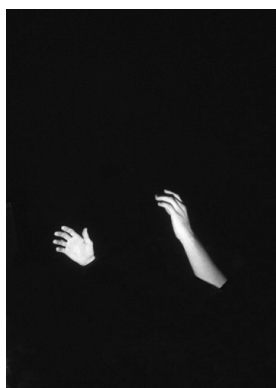

CIVILIAN

ART PROJECTS

FOR IMMEDIATE RELEASE
June 10, 2010

CONTACT:
jayne@civilianartprojects.com

EXQUISITE CORPSE

June 24 – July 3, 2010

Opening Reception:
Thursday, June 24; 8 – 11pm

Civilian Art Projects is pleased to present *Exquisite Corpse* – a collaborative photo project curated by Corcoran Photography alums **Jessica Cebra**, **Dave Gustine**, and **Marissa Long**. Invented by Surrealists in 1925, the Exquisite Corpse method involves a group of collaborators assembling a collection of words or images – each collaborator adds to a composition in sequence, either by following a rule or by being allowed to see only the end of what the previous person has contributed. The technique is similar to an old parlour game called “Consequences” in which players write in turn on a sheet of paper, fold it to conceal part of the writing, and then pass it on to the next player for further contribution.

While the *Exquisite Corpse* being exhibited at Civilian Art Projects utilizes the method most commonly seen in the writing exercise, words have been substituted here with images. The project began with each of the three co-curators initiating a “set” or “sentence” of images with his or her own photograph. Each of these photographs was then passed on to another photographer, who created a new image in response to the one he or she had received. That new image then served as inspiration for the next photographer, and so on. The project now includes 28 photographers and three sets of images, each of which present both recognizable connections and surprising juxtapositions, and illustrate the responsive, dreamlike aesthetic that makes the exquisite corpse methodology so exquisite.